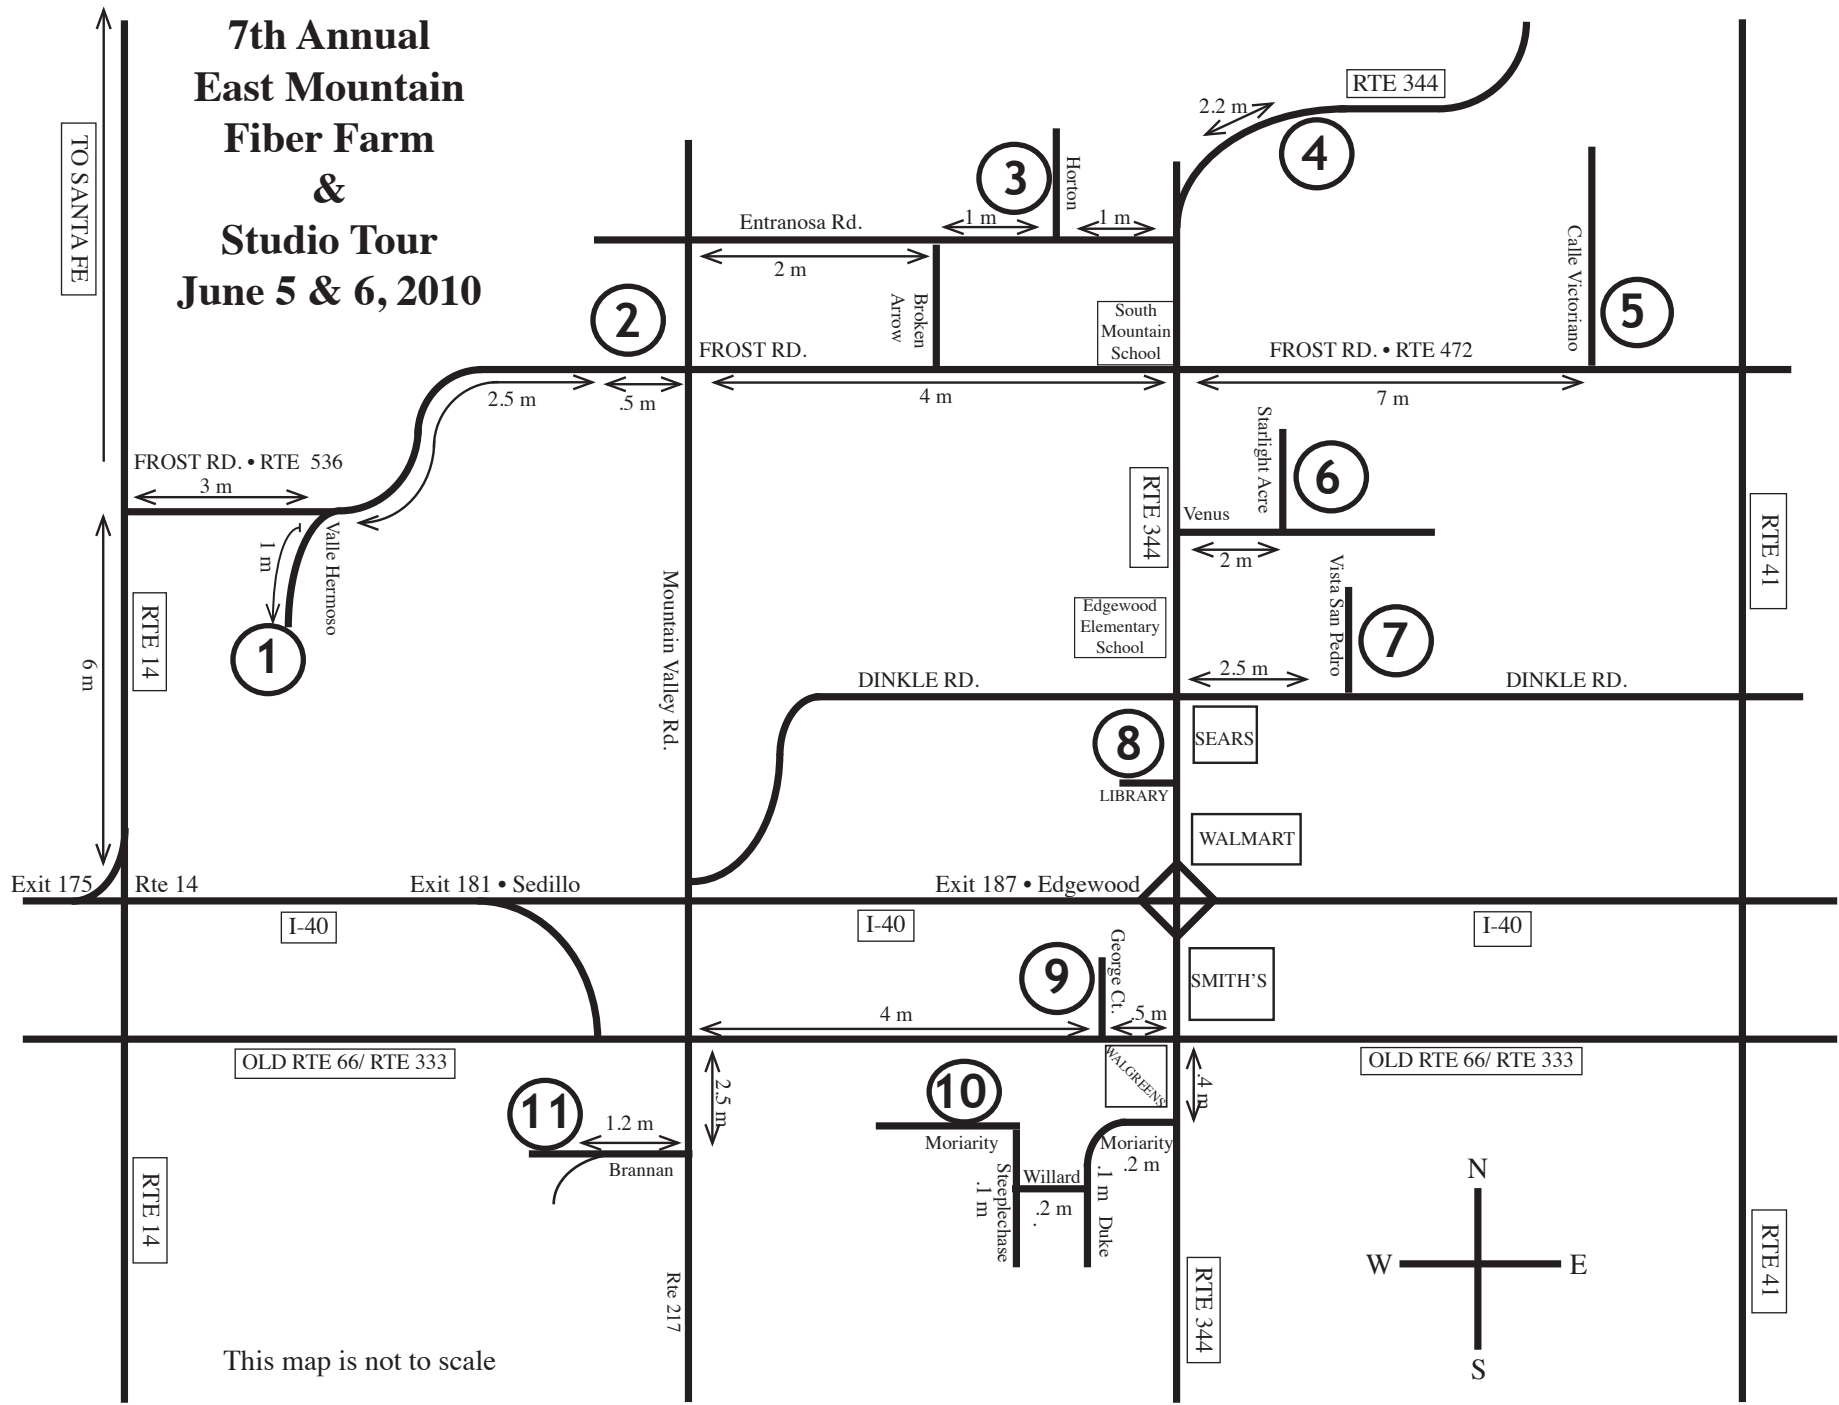

7th Annual East Mountain Fiber Farm & Studio Tour June 5 & 6, 2010

This map is not to scale